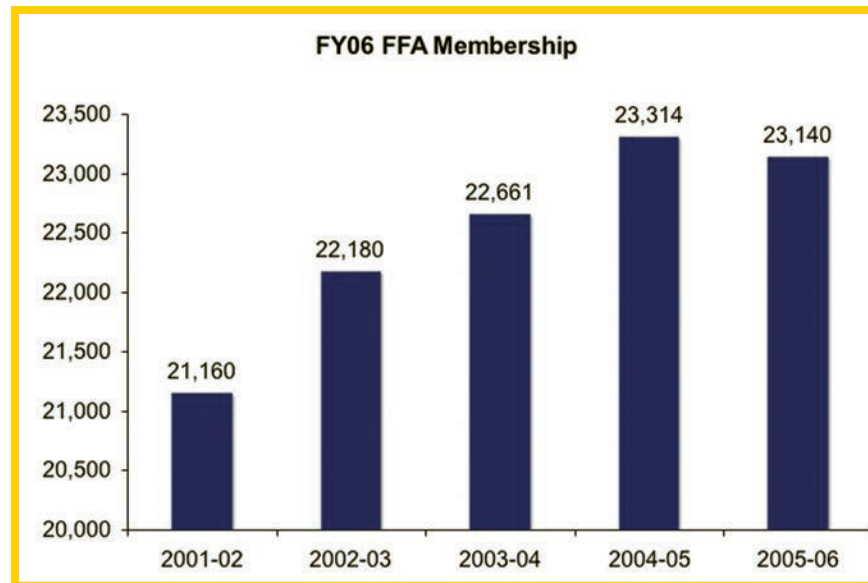

Among other achievements, in 2005-2006, the Ohio FFA Association:

- Reached a statewide membership of 23,140, placing us fifth in the nation.
- Boasted 258 American FFA Degree recipients.
- Praised Brandon Hawkins, of the Liberty Union FFA Chapter, for receiving a national proficiency award.
- Congratulated local chapters on their selfless efforts to aid victims of Hurricane Katrina.
- Donated \$13,904.50 to Children's Hospital.
- Honored 568 members with the State FFA Degree.
- Enjoyed record-breaking attendance at the State Convention.

At the root of these honors was the innate desire to make local communities and chapters stronger. Cumulatively, these chapters' actions have contributed to our organization's strength. In fact, chapters have transformed a meager group of 33 farm boys into a strong alliance of over 465,000 across the nation in the past 78 years. We continue to attract new demographics by aligning with the times and focusing on classic concepts, such as service.

In short, the agricultural education and FFA program in Ohio is thriving. Members are exemplifying the theme of "Living to Serve," and advisors, parents, and supporters are encouraging them in that quest. This year was a testament to your work, and we know that the next will be even better. Congratulations again on an impressive year.

Submitted By: Dr. Isaac Kerhaw, State FFA Advisor and Dr. Steve Gratz, State Executive Secretary.

Membership Report

Today, there are 490,017 FFA members, aged 12-21 in 7,210 chapters in all 50 states, Puerto Rico and the Virgin Islands. During the 2005-2006 academic year, the Ohio FFA Association had 23,140 members in 315 chapters.