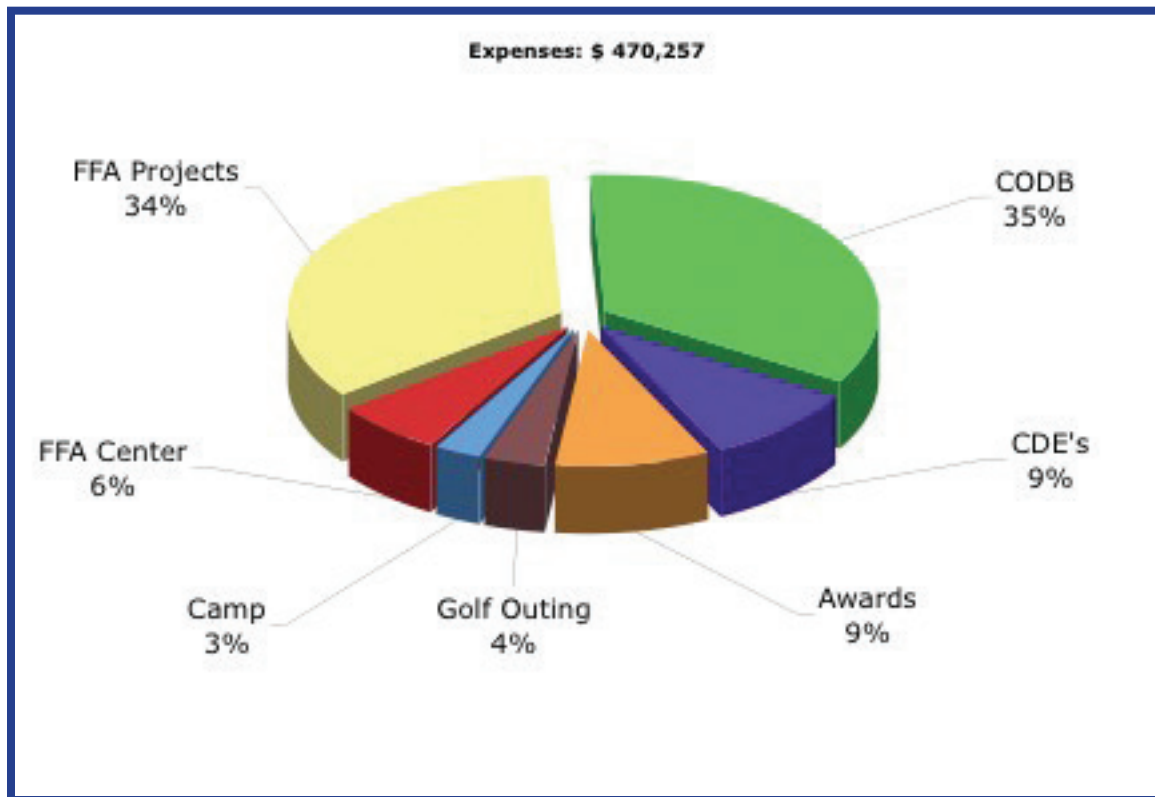

2005~2006 Income and Expenses