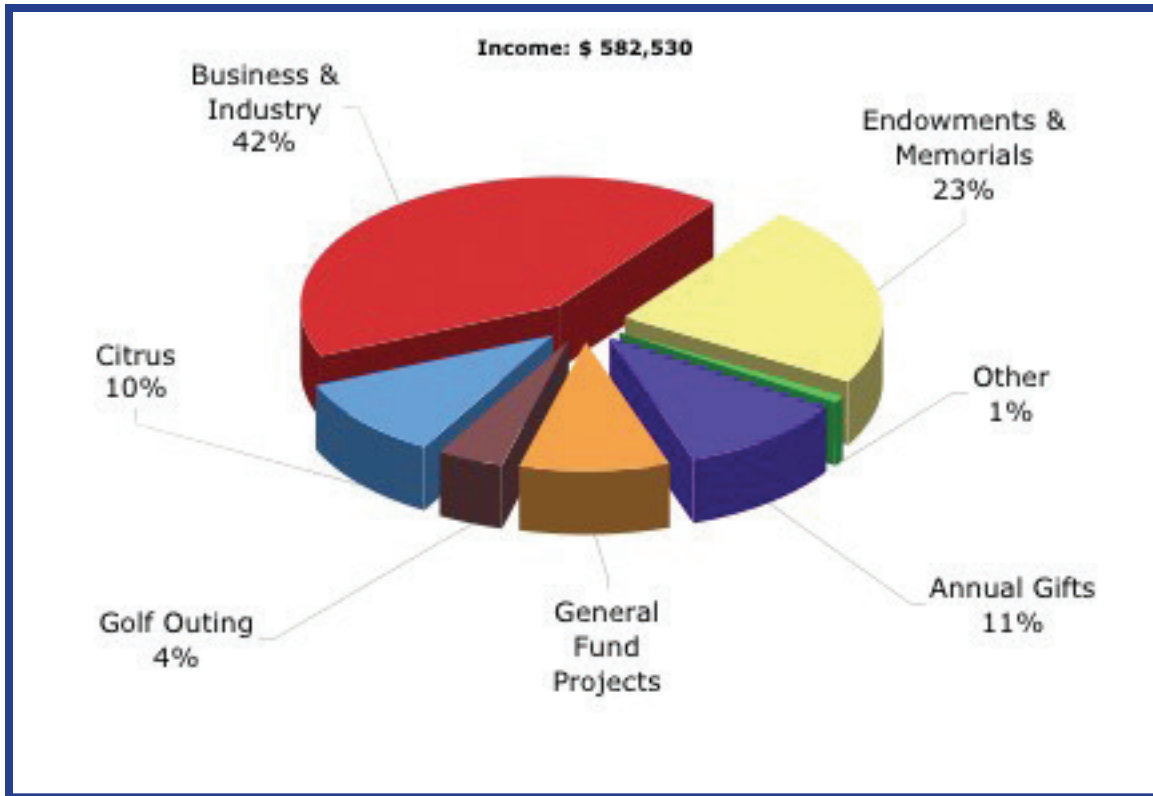

2005~2006 Income and Expenses