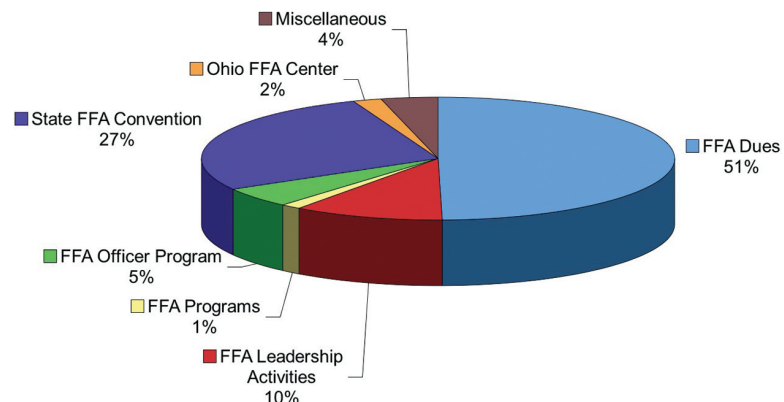

This past year, Ohio FFA members have proven this once again by raising the bar and reaching great success. Among other achievements, in 2007-2008, the Ohio FFA Association:

- Reached a statewide membership of 23,364 FFA members.
- Congratulated 271 American FFA Degree recipients.
- Donated more than \$15,000 to Children's Hospital and CROP/Church World Services.
- Honored 591 members with the State FFA Degree.
- Enjoyed record-breaking attendance at the 80th Ohio FFA Convention.

Based on these successes, and the countless other unmentioned achievements, it is evident that the future of the agricultural education and FFA program in Ohio is bright. Congratulations Ohio FFA! Let's continue the tradition of Blue Jackets—Bright Futures.

*Submitted by Dr. Isaac Kershaw, State FFA Advisor and
Dr. Steve Gratz, State FFA Executive Secretary*

Membership & Financial Report

Today, there are 507,763 FFA members, aged 12-21 in 7,439 chapters in all 50 states, Puerto Rico and the Virgin Islands. During the 2007-2008 academic year, the Ohio FFA Association had 23,364 members in 311 chapters.

Here are some statistics about membership nationwide:

- 41% of FFA members are female; women hold more than 50% of state leadership positions.
- 77% of our membership is Caucasian; 17% is Hispanic and 4% is African-American.
- 89% of FFA members are in grades 9-12; 6% are in grades 7-8; 5% are graduates.
- 27% of members live in farm areas; 39% in rural, non-farm areas; 34% in urban and suburban areas.
- The top five membership states are California, Texas, Georgia, Oklahoma and Ohio.