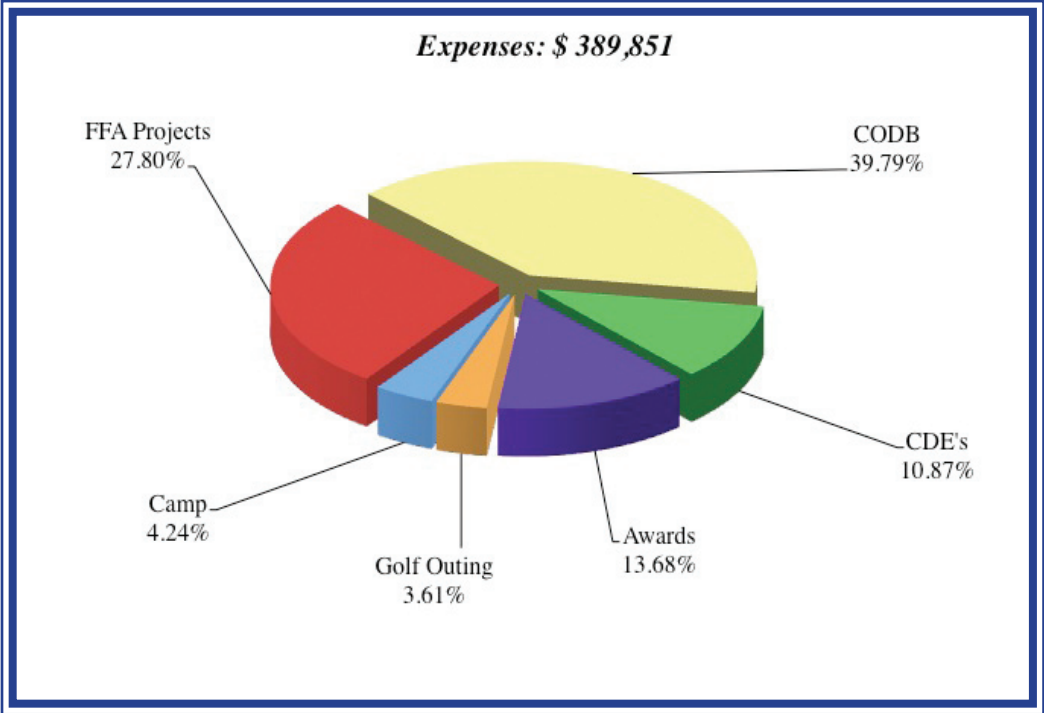

Dr. Steven J. Gratz, Ohio FFA Executive Secretary; Agricultural Education Service

2007-2008 Income and Expenses

Income

Expenses

General Fund Donors

500 CLUB (\$500 plus)

A.I. Root Company
Blanchard Valley Farmers Co-op, Inc.
Elmwood FFA Chapter
Land O' Lakes Foundation
Southwest Landmark, Inc.
Stark County Farm Bureau