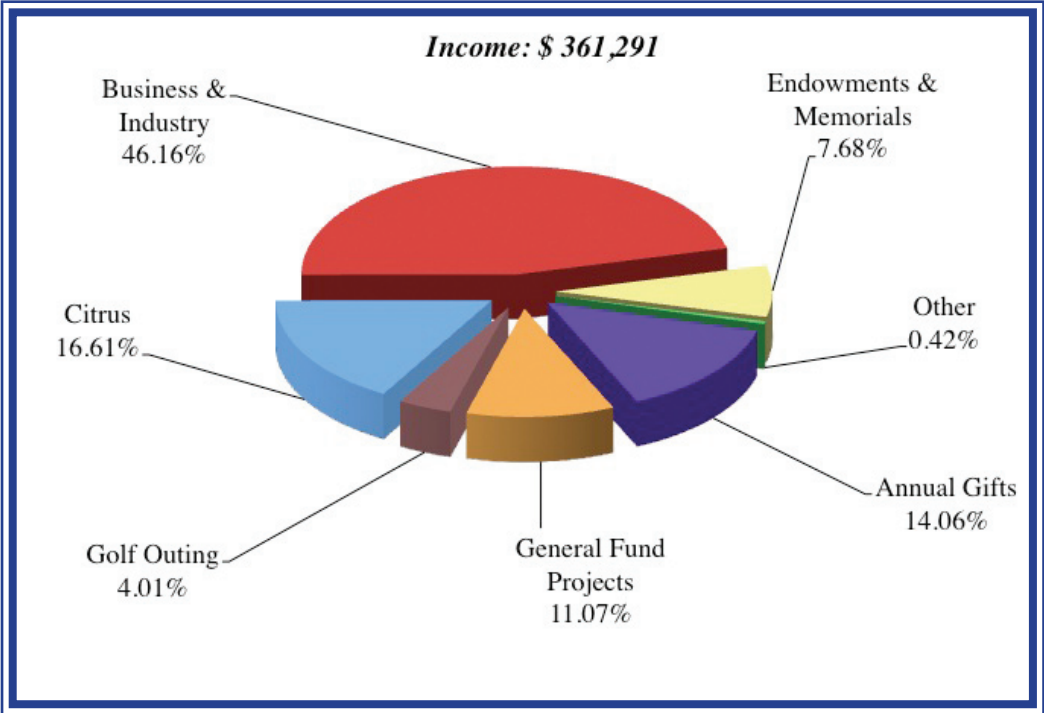

Dr. Steven J. Gratz, Ohio FFA Executive Secretary; Agricultural Education Service

2007-2008 Income and Expenses

Income

Expenses

General Fund Donors

500 CLUB (\$500 plus)

A.I. Root Company
Blanchard Valley Farmers Co-op, Inc.
Elmwood FFA Chapter
Land O' Lakes Foundation
Southwest Landmark, Inc.
Stark County Farm Bureau