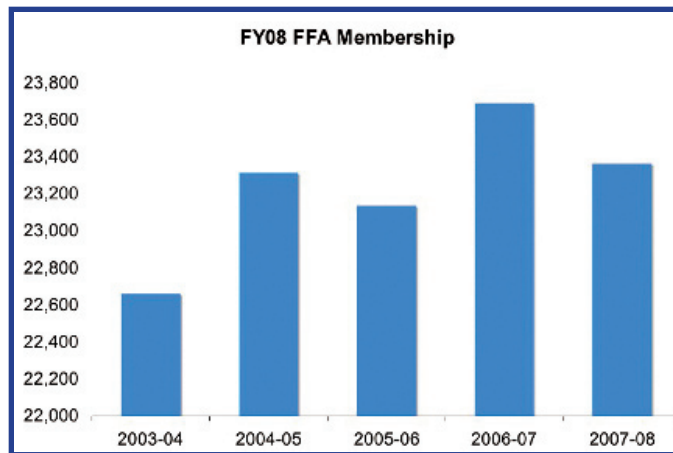

Membership & Financial Report

Today, there are 507,763 FFA members, aged 12-21 in 7,439 chapters in all 50 states, Puerto Rico and the Virgin Islands. During the 2007-2008 academic year, the Ohio FFA Association had 23,364 members in 311 chapters.

Here are some statistics about membership nationwide:

- 41% of FFA members are female; women hold more than 50% of state leadership positions.
- 77% of our membership is Caucasian; 17% is Hispanic and 4% is African-American.
- 89% of FFA members are in grades 9-12; 6% are in grades 7-8; 5% are graduates.
- 27% of members live in farm areas; 39% in rural, non-farm areas; 34% in urban and suburban areas.
- The top five membership states are California, Texas, Georgia, Oklahoma and Ohio.