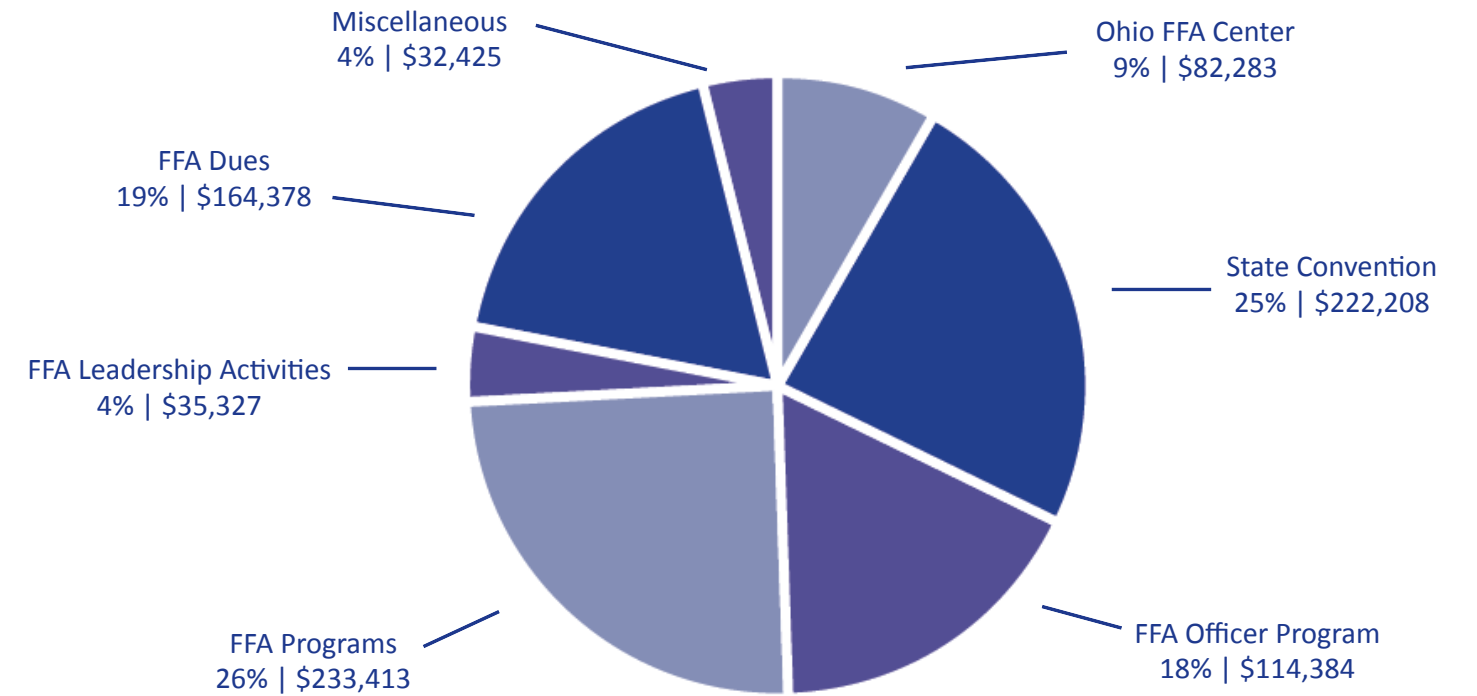

EXPENSES: $884,418.00