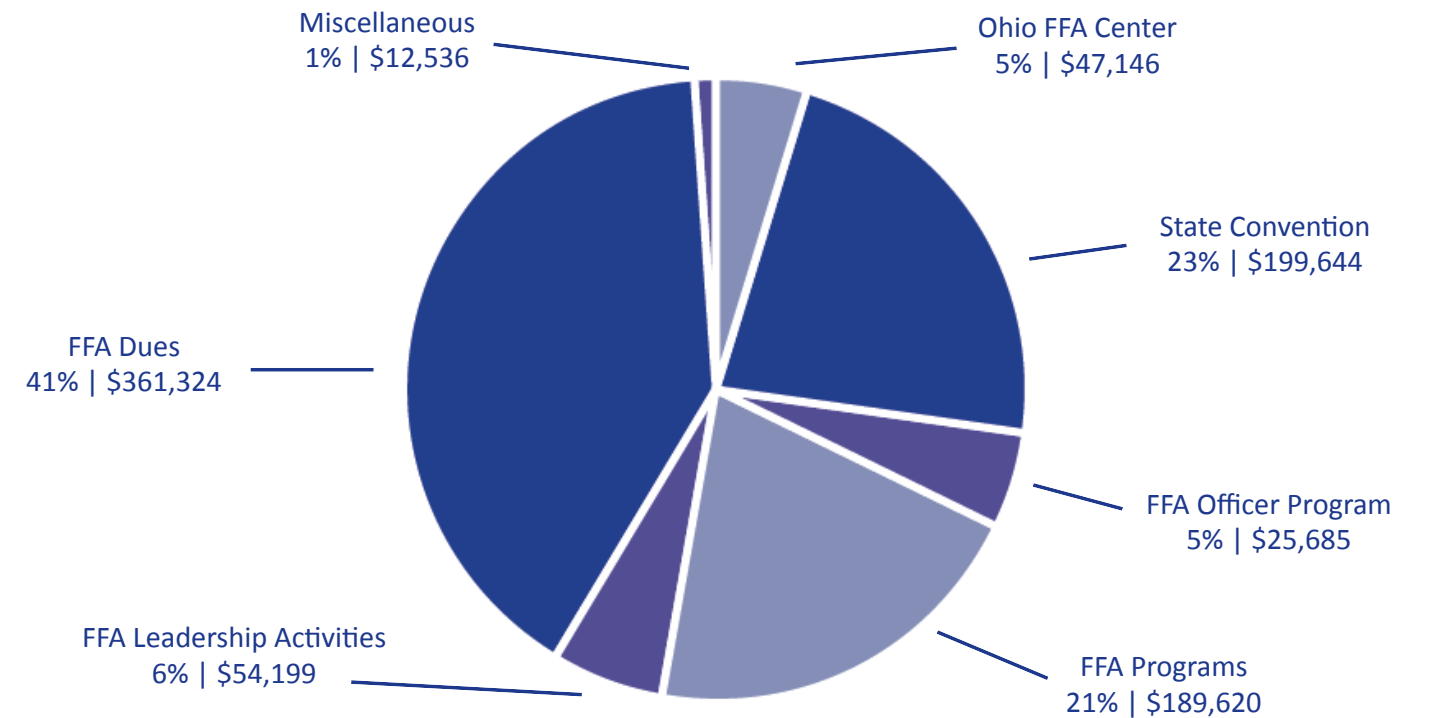

REVENUES: $890,154.00