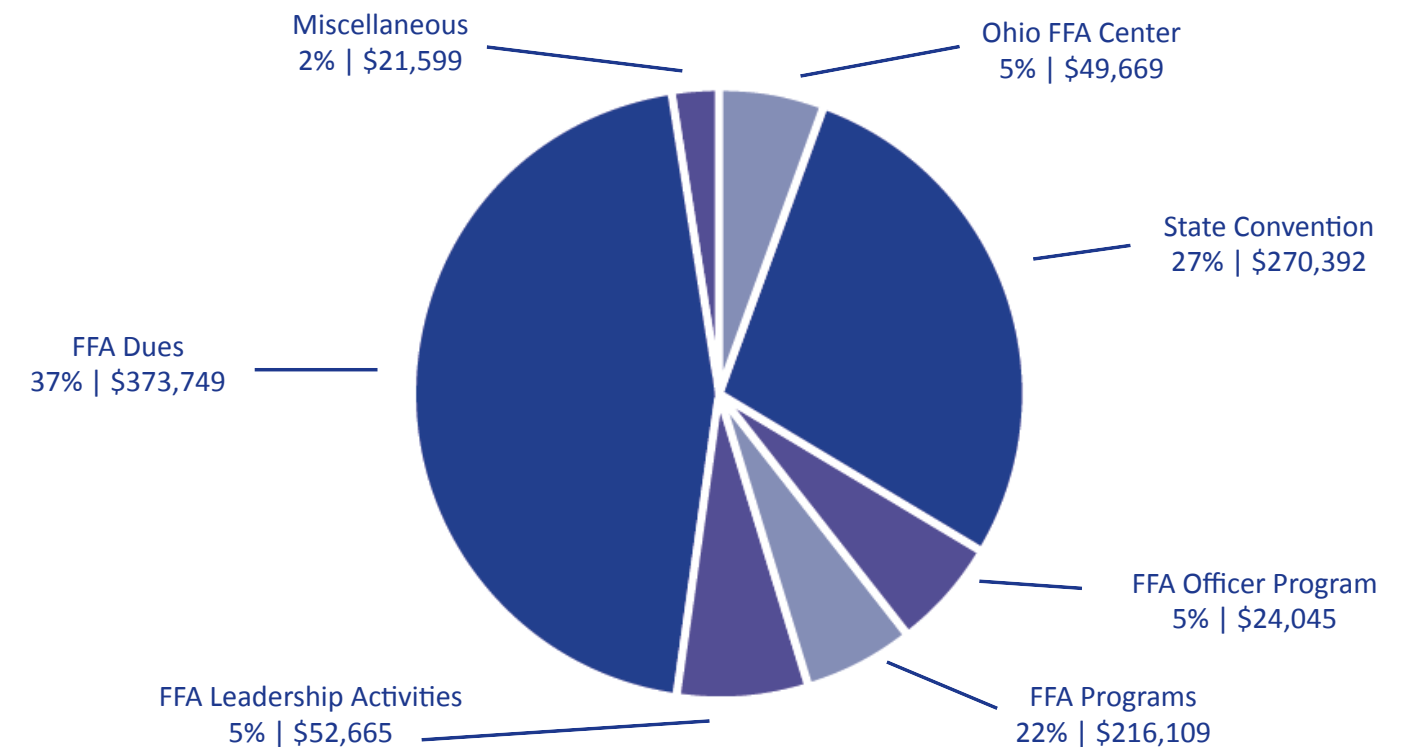

REVENUES: $1,008,228.00