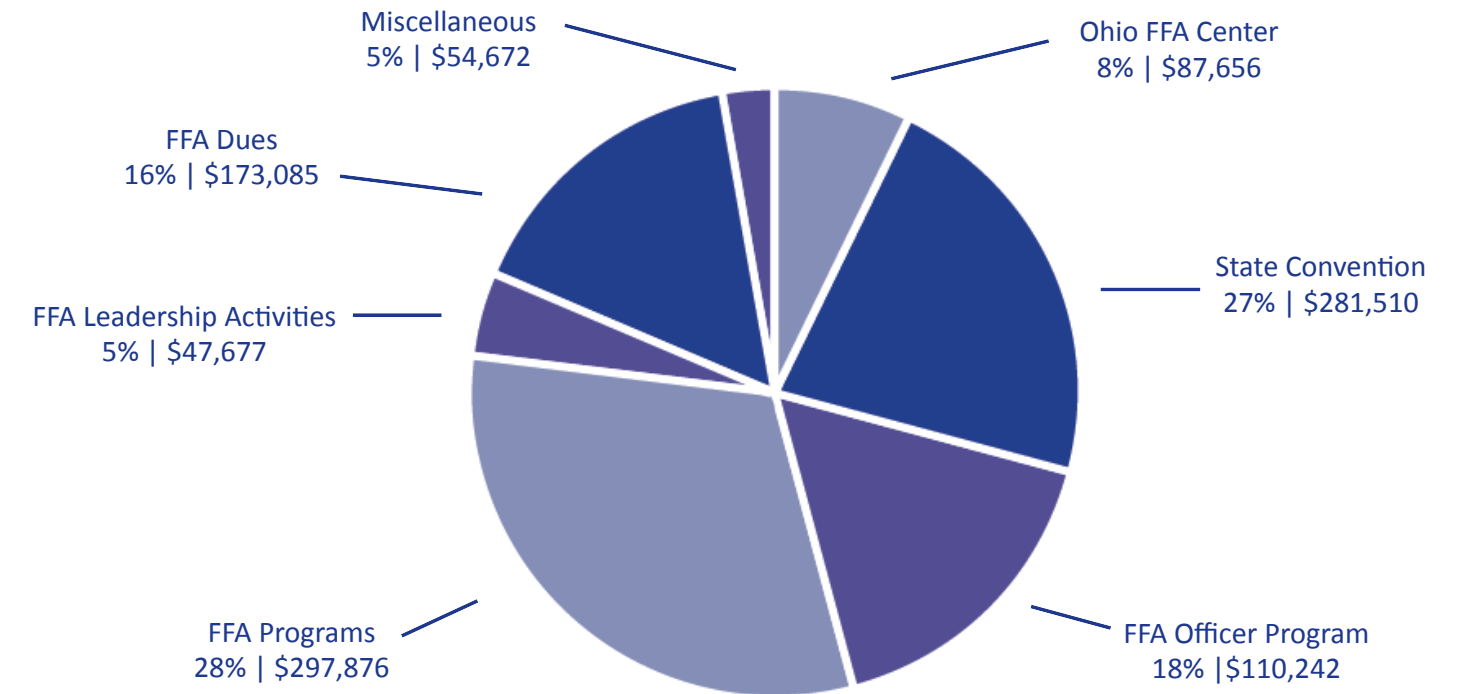

EXPENSES: $1,052,718.00