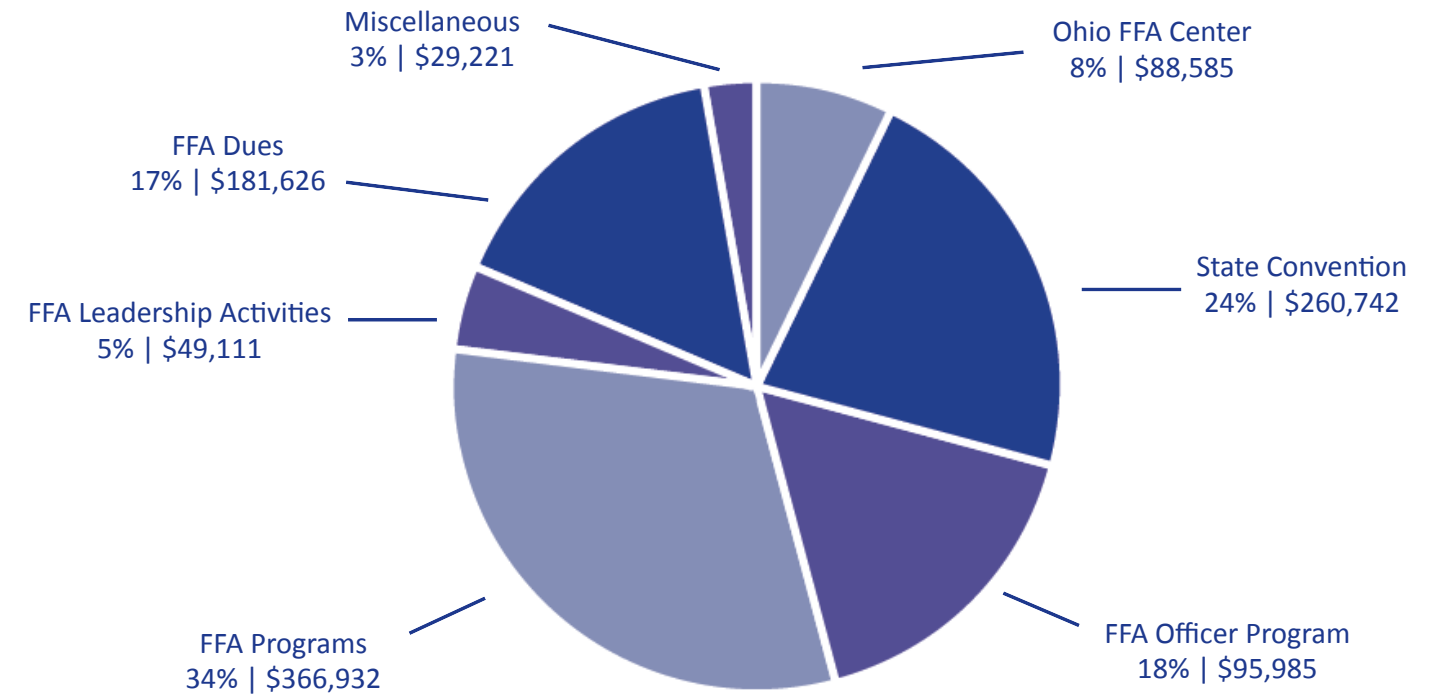

EXPENSES: $1,072,202.00