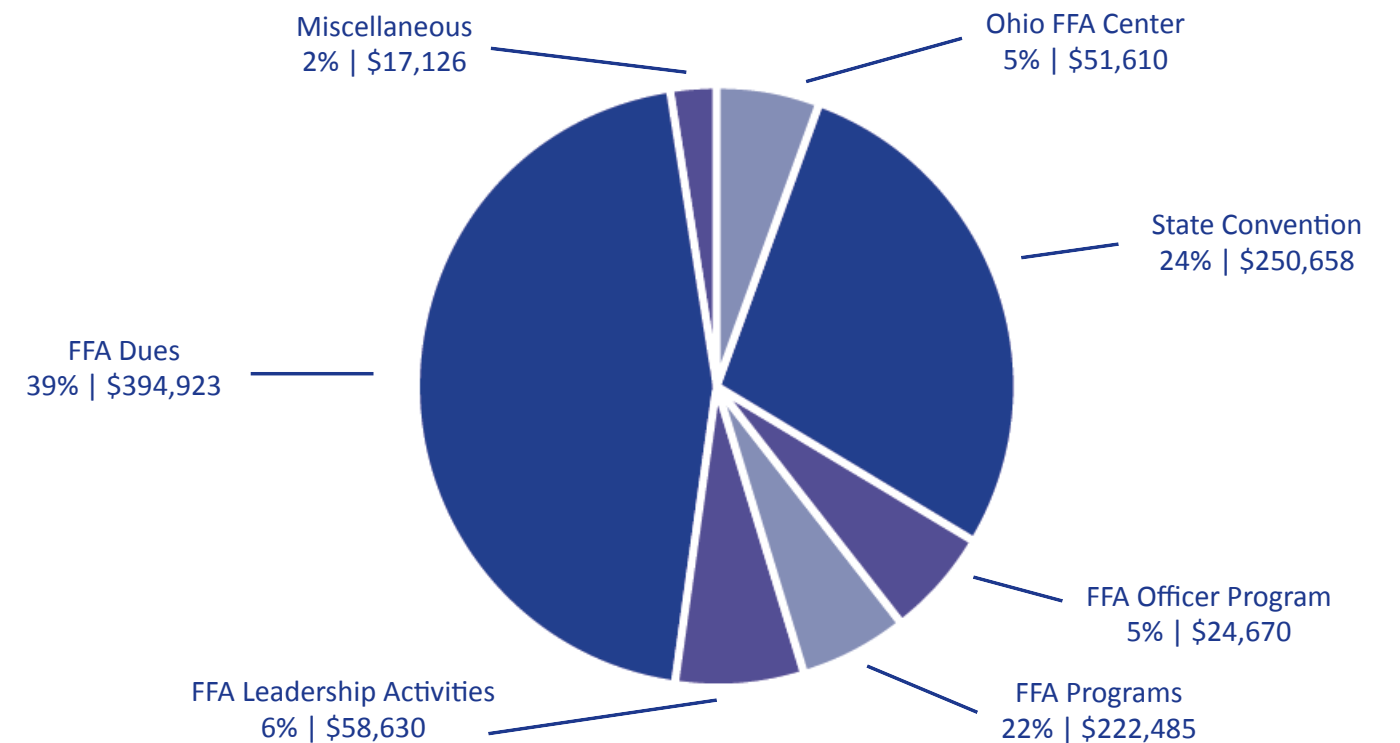

REVENUES: $1,020,102.00