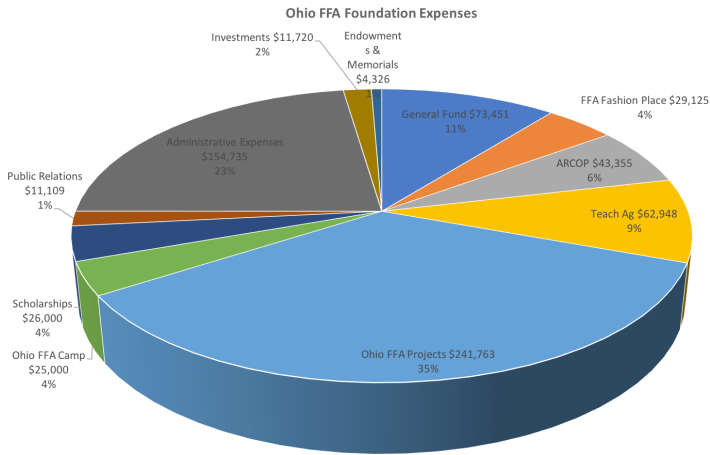

OHIO FFA MEMBERSHIP

OHIO FFA MEMBERSHIP

Today, 653,359 students are members of the National FFA Organization. Those members represent 8,568 chapters in all 50 states including Puerto Rico, and the Virgin Islands. Within the Ohio FFA Association, 316 chapters across the state contributed to a total membership of 24,878 students. Ohio ranks among the top percentage of states nationally for total membership.

2016-2017

24,878
members

316
chapters

2016-2017 FINANCIALS

Ohio FFA Foundation Expenses \$699,571
Ohio FFA Foundation Revenue \$728,174

Ohio FFA Association Expenses \$1,057,169
Ohio FFA Association Revenue \$1,062,889

2016 was another very successful year of Ohio FFA Camp Muskingum.

Total number of individuals served: 11,028 (Down 223)

Total Camper Days: 24,291.82 (Down 194.06)

Percent of Camper Days per Program:

Outside Groups - 43.78%