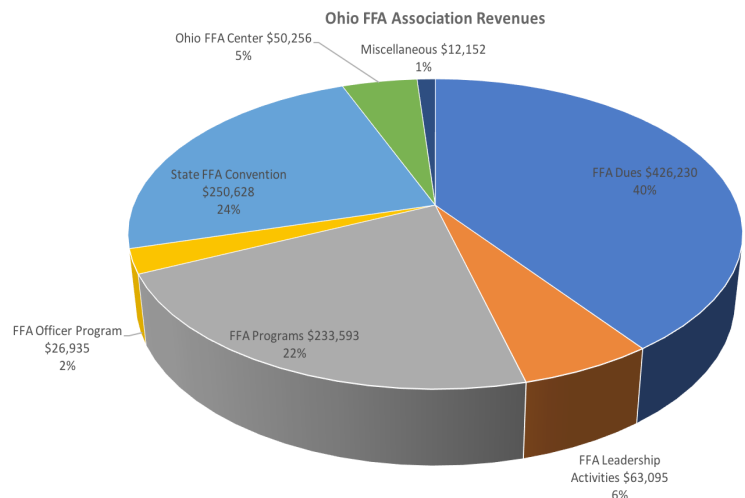

OHIO FFA MEMBERSHIP

OHIO FFA MEMBERSHIP

Today, 653,359 students are members of the National FFA Organization. Those members represent 8,568 chapters in all 50 states including Puerto Rico, and the Virgin Islands. Within the Ohio FFA Association, 316 chapters across the state contributed to a total membership of 24,878 students. Ohio ranks among the top percentage of states nationally for total membership.

2016-2017

24,878
members

316
chapters

2016-2017 FINANCIALS

Ohio FFA Foundation Expenses \$699,571
Ohio FFA Foundation Revenue \$728,174

Ohio FFA Association Expenses \$1,057,169
Ohio FFA Association Revenue \$1,062,889

2016 was another very successful year of Ohio FFA Camp Muskingum.

Total number of individuals served: 11,028 (Down 223)

Total Camper Days: 24,291.82 (Down 194.06)

Percent of Camper Days per Program:

Outside Groups - 43.78%