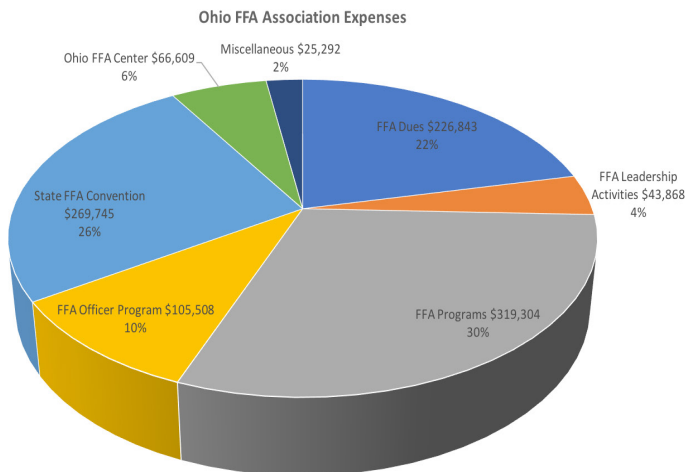

OHIO FFA MEMBERSHIP

OHIO FFA MEMBERSHIP

Today, 653,359 students are members of the National FFA Organization. Those members represent 8,568 chapters in all 50 states including Puerto Rico, and the Virgin Islands. Within the Ohio FFA Association, 316 chapters across the state contributed to a total membership of 24,878 students. Ohio ranks among the top percentage of states nationally for total membership.

2016-2017

24,878
members

316
chapters

2016-2017 FINANCIALS

Ohio FFA Foundation Expenses \$699,571
Ohio FFA Foundation Revenue \$728,174

Ohio FFA Association Expenses \$1,057,169
Ohio FFA Association Revenue \$1,062,889