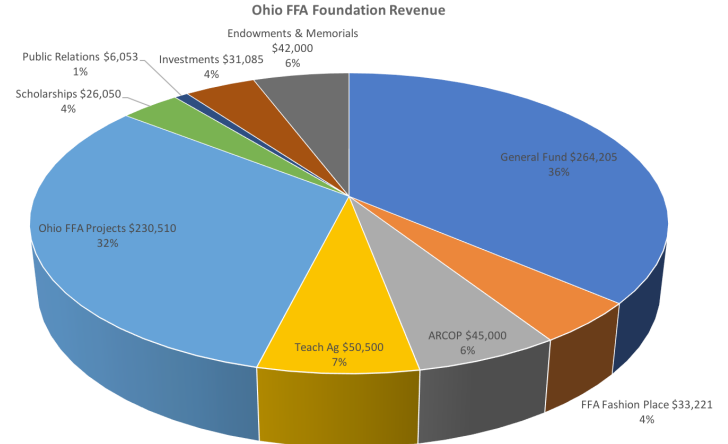

OHIO FFA MEMBERSHIP

OHIO FFA MEMBERSHIP

Today, 653,359 students are members of the National FFA Organization. Those members represent 8,568 chapters in all 50 states including Puerto Rico, and the Virgin Islands. Within the Ohio FFA Association, 316 chapters across the state contributed to a total membership of 24,878 students. Ohio ranks among the top percentage of states nationally for total membership.

2016-2017

24,878
members

316
chapters

2016-2017 FINANCIALS

Ohio FFA Foundation Expenses \$699,571
Ohio FFA Foundation Revenue \$728,174

Ohio FFA Association Expenses \$1,057,169
Ohio FFA Association Revenue \$1,062,889