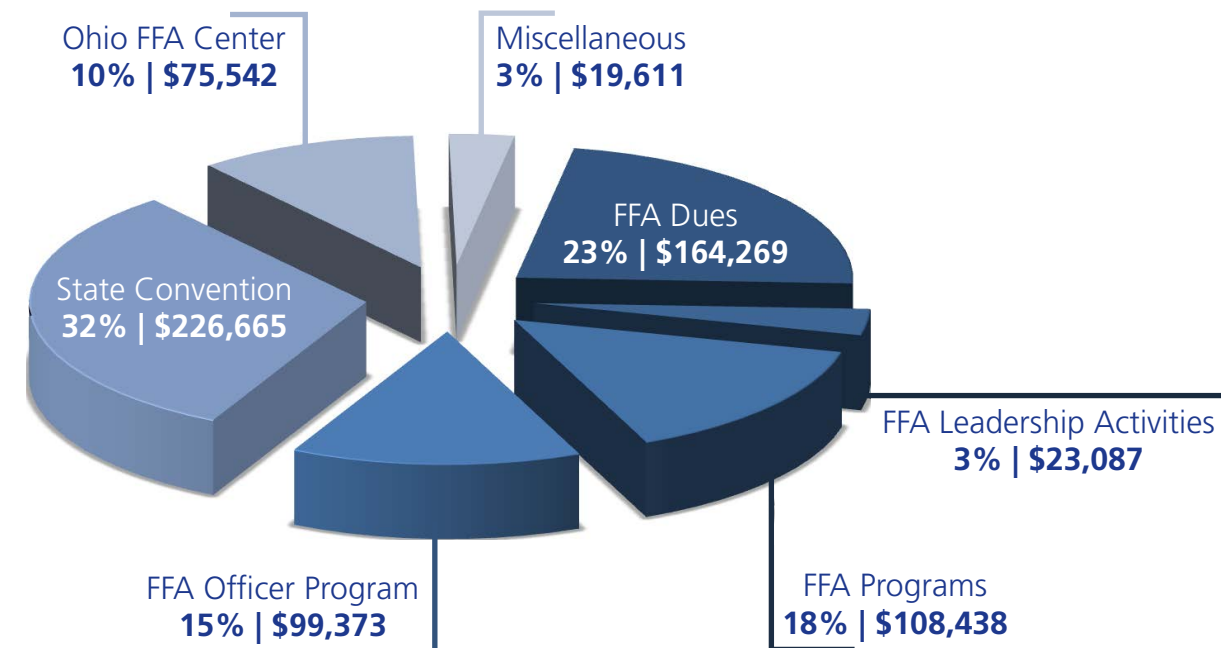

OHIO FFA MEMBERSHIP

FFA MEMBERSHIP

Today, 579,678 students are members of the National FFA Organization. Those members represent 7,570 chapters in all 50 states including Puerto Rico, and the Virgin Islands. Within the Ohio FFA Association, 308 chapters across the state contributed to a total membership of 23,115 students. Ohio ranks among the

2012-2013 FINANCIALS

EXPENSES: \$716,985

REVENUES: \$725,796

PHILANTHROPIC EFFORTS

NATIONWIDE CHILDREN'S HOSPITAL BY CARLEY SNIDER

The FFA is an organization well known for its efforts to support philanthropic causes. The Ohio FFA Association is no exception to these efforts. Across the state of Ohio, FFA chapters and members are donating time and money to support their local and state communities. One of the biggest causes that the Ohio FFA supports is Nationwide Children's Hospital Miracle Network. This network provides financial assistance for families with children undergoing procedures with large medical expenses.

The Ohio FFA has formed a strong partnership with Nationwide Children's Hospital and this bond is highlighted at the annual state convention. Prior to convention, chapters and members have the opportunity to raise funds to be donated to the network. Over the summer at FFA Camp Muskingum, campers can purchase rubber ducks for the chance to pie a state officer or FFA advisor in the face. At the end of each session, chapters also participate in an auction for FFA memorabilia, cookies, or a chapter visit from a state officer. All of these proceeds go directly to the network. At the 85th Ohio FFA State Convention, a check for \$15,566 was presented to the Children's Miracle Network on behalf of the efforts at FFA Camp Muskingum during the summer of 2012.