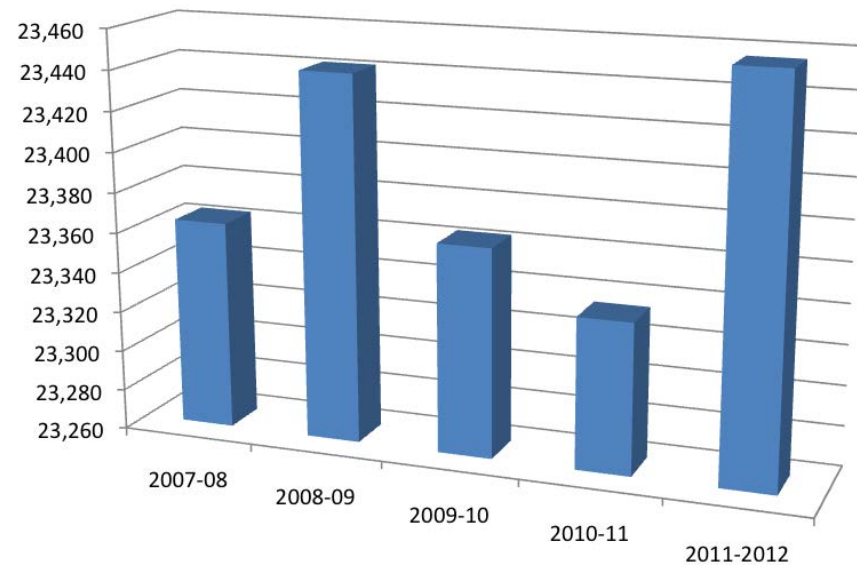

OHIO FFA MEMBERSHIP

FFA MEMBERSHIP

Today, 579,678 students are members of the National FFA Organization. Those members represent 7,570 chapters in all 50 states including Puerto Rico, and the Virgin Islands. Within the Ohio FFA Association, 308 chapters across the state contributed to a total membership of 23,115 students. Ohio ranks among the