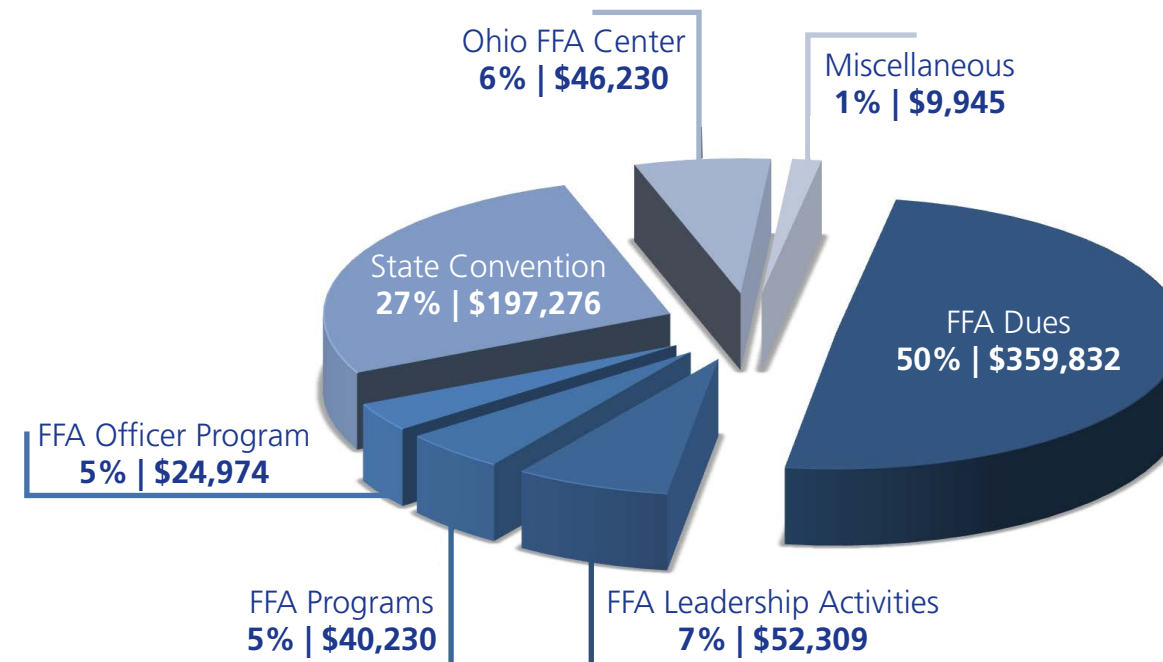

OHIO FFA MEMBERSHIP

FFA MEMBERSHIP

Today, 579,678 students are members of the National FFA Organization. Those members represent 7,570 chapters in all 50 states including Puerto Rico, and the Virgin Islands. Within the Ohio FFA Association, 308 chapters across the state contributed to a total membership of 23,115 students. Ohio ranks among the

2012-2013 FINANCIALS

EXPENSES: \$716,985

REVENUES: \$725,796

PHILANTHROPIC EFFORTS

NATIONWIDE CHILDREN'S HOSPITAL BY CARLEY SNIDER

The FFA is an organization well known for its efforts to support philanthropic causes. The Ohio FFA Association is no exception to these efforts. Across the state of Ohio, FFA chapters and members are donating time and money to support their local and state communities. One of the biggest causes that the Ohio FFA supports is Nationwide Children's Hospital Miracle Network. This network provides financial assistance for families with children undergoing procedures with large medical expenses.

The Ohio FFA has formed a strong partnership with Nationwide Children's Hospital and this bond is highlighted at the annual state convention. Prior to convention, chapters and members have the opportunity to raise funds to be donated to the network. Over the summer at FFA Camp Muskingum, campers can purchase rubber ducks for the chance to pie a state officer or FFA advisor in the face. At the end of each session, chapters also participate in an auction for FFA memorabilia, cookies, or a chapter visit from a state officer. All of these proceeds go directly to the network. At the 85th Ohio FFA State Convention, a check for \$15,566 was presented to the Children's Miracle Network on behalf of the efforts at FFA Camp Muskingum during the summer of 2012.